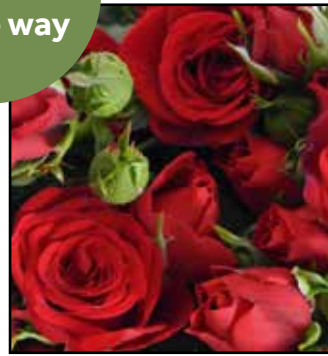

Love Forever[®] by Roses Forever[®]

10.5 cm pot size

Packaging 10.5 cm pots per CC: 42x11 / 28x15 / 35x12

Packed in paper bags: 42x9

Always
new varieties
on the way

Sandbanks Sunset[™]
Love Forever[®]

Pink Moscow[™]
Love Forever[®]